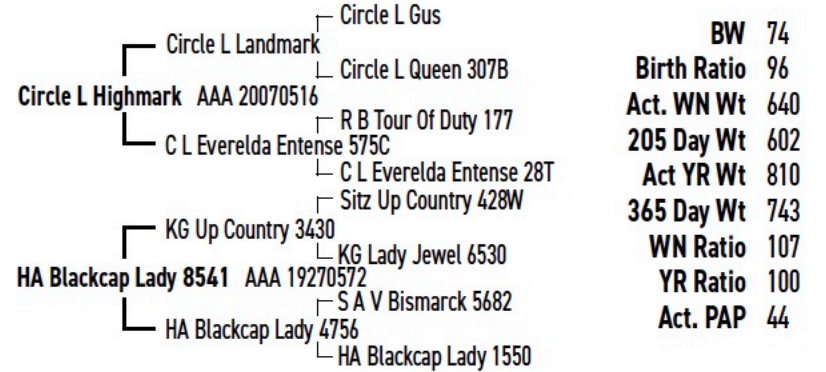

# HT HIGHMARK 3212

Tag 3212 • DOB: 04/04/23 • AAA 20684603 • Tattoo 3212

## CIRCLE L HIGHMARK

CED	BW	WW	YW	DMI	SC	DOC	Claw	Angle	PAP	HP	CEM	Milk	CW	Marb	RE	FAT	SM	SW	SF	SG	SB	SC	HS
4	1.1	68	121	1.02	2	22	0.48	0.54	1.22	12.9	8	32	49	0.7	0.47	0.015	50	67	86	53	139	230	0.62

3%

15%

**Notes: Lot 23 is a moderate-framed Circle L Highmark bull. Deep, full rib with good feet and docility. His actual PAP is 44.**